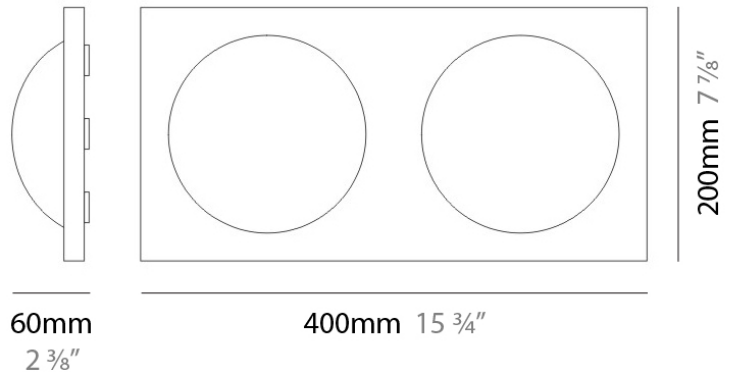

DOME SURFACE

D23031

GENERAL

Series: Dome
Division: Design
Mounting Type: Surface
Mounting Location: Wall
Subcategory: Ambient

PHYSICAL

Shape: Rectangle
Length (mm): 400
Length (in): 15 3/4
Height (mm): 200
Height (in): 7 7/8
Extension (mm): 60
Extension (in): 2 3/8
Light Distribution: Omnidirectional
Weight (kg): 3.2
Weight (lbs): 7
Diffuser: Satin White Glass
Fixture Finish: SST
Fixture Material: Glass / Aluminum

ELECTRICAL

Number of Lamps: 2
Lamp Type: LED Retrofit / Halogen
Bulb Included: Bulb Not Included
Total Output Wattage (W): 26 / 120
Max. Wattage Per Lamp (W): 13 / 60
Lamp Base: G9
Dimming: Non-Dimmable
Input Voltage (V): 120

LED

OPTICAL

RATINGS AND CERTIFICATIONS

Certified By: CSA Certified to UL and CSA Standards
IP rating: IP20