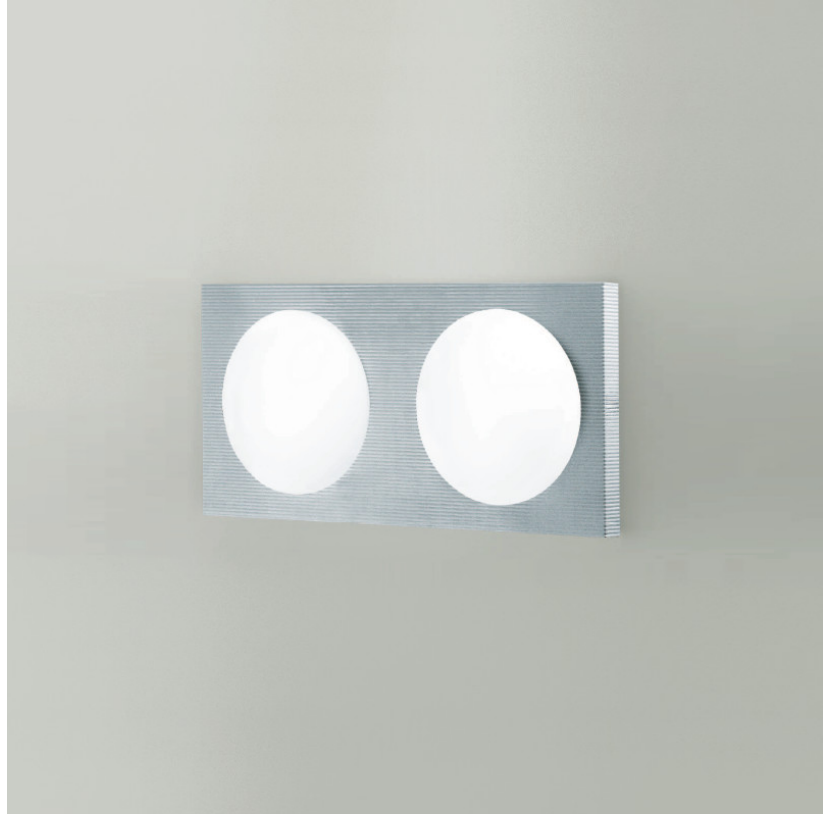

DOME SURFACE

D23031

GENERAL

Series: Dome
Division: Design
Mounting Type: Surface
Mounting Location: Wall
Subcategory: Ambient

PHYSICAL

Shape: Rectangle
Length (mm): 400
Length (in): 15 3/4
Height (mm): 200
Height (in): 7 7/8
Extension (mm): 60
Extension (in): 2 3/8
Light Distribution: Omnidirectional
Weight (kg): 3.2
Weight (lbs): 7
Diffuser: Satin White Glass
Fixture Finish: SST
Fixture Material: Glass / Aluminum

ELECTRICAL

Number of Lamps: 2
Lamp Type: LED Retrofit / Halogen
Bulb Included: Bulb Not Included
Total Output Wattage (W): 26 / 120
Max. Wattage Per Lamp (W): 13 / 60
Lamp Base: G9
Dimming: Non-Dimmable
Input Voltage (V): 120

LED

OPTICAL

RATINGS AND CERTIFICATIONS

Certified By: CSA Certified to UL and CSA Standards
IP rating: IP20