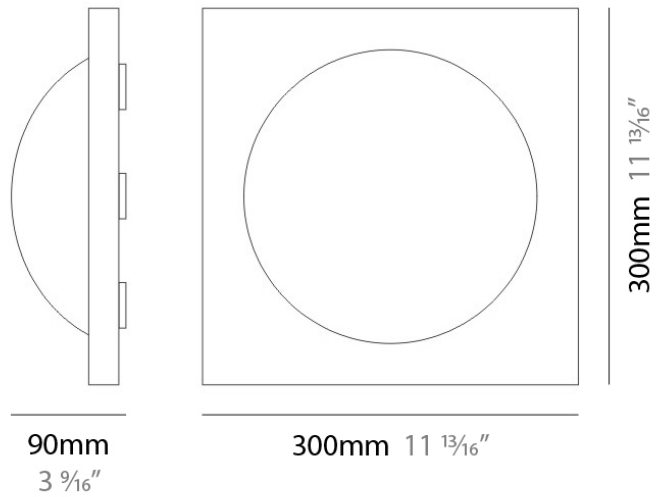

PROJECT	
TYPE	
NOTES	
QUANTITY	
DATE	

DOME SURFACE

D23033

GENERAL

Series: Dome
Division: Design
Mounting Type: Surface
Mounting Location: Wall
Subcategory: Ambient

PHYSICAL

Shape: Square
Length (mm): 300
Length (in): 11 ¹³/₁₆
Height (mm): 300
Height (in): 11 ¹³/₁₆
Extension (mm): 90
Extension (in): 3 ⁹/₁₆
Light Distribution: Omnidirectional
Weight (kg): 1.8
Weight (lbs): 4
Diffuser: Satin White Glass
Fixture Finish: SST
Fixture Material: Glass / Aluminum

ELECTRICAL

Number of Lamps: 1
Lamp Type: LED Retrofit
Lamp Shape: A19
Bulb Included: Bulb Not Included
Total Output Wattage (W): 15
Max. Wattage Per Lamp (W): 15
Lamp Base: E26
Dimming: Non-Dimmable
Input Voltage (V): 120

LED

OPTICAL

RATINGS AND CERTIFICATIONS

Certified By: CSA Certified to UL and CSA Standards
IP rating: IP20